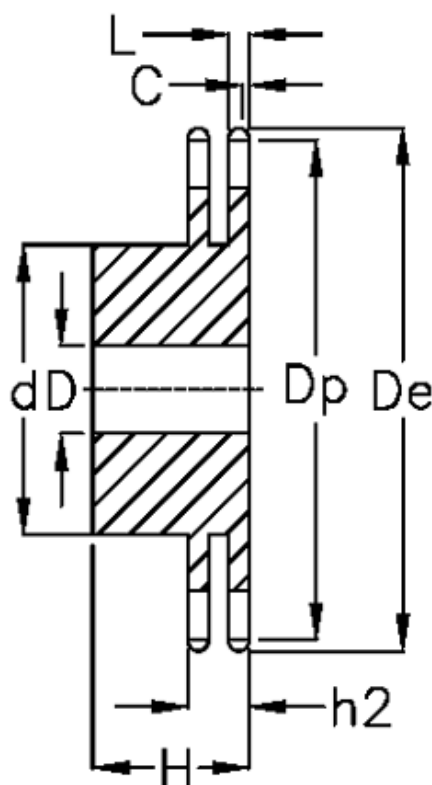

Data Sheet

Article number: 616012009036

Description: Sprocket 20 B-2 Z=36 duplex
predrilled

Measures

C = 3.5
d = 150
D = 30±0,5

De = 379.5

Dp = 364.3

For chain size = 1 1/4" x 3/4"

For chain type = 20 B-2

H = 80

h2 = 54.6

L = 18.2

Number of teeth = 36